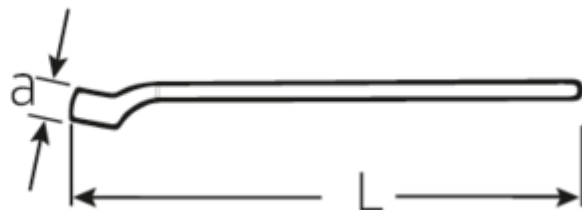

VDE single-ended ring spanners

12161 VDE

Art.No. 44190013
GTIN 4018754254033
Model 12161 VDE-13

Label.

VDE single-ended ring spanners Spanner size 13mm

Features.

- Chrome-alloy steel, chrome plated
- VDE insulated up to 1000 V
- DIN EN 60900
- Protective insulation according to IEC 900 - AC/1000 V

Advantages.

DIN EN 60900

Technical Drawing.

Technical Attributes.

a	15 mm
Width mm (b)	23,6 mm
Height mm (h)	12 mm

Logistics data.

Depth mm (IFS)	170
Width mm (IFS)	22
Height mm (IFS)	12

Width across flats [mm]	13 mm	Length (packed, mm)	220
Spanner width 1 [mm]	13 mm	Width (packed, mm)	100
		Height (packed, mm)	15
		Volume (packed, dm3)	0.33 dm3
		Art. no.	44190013
		Weight (gross, kg)	0,088
		Weight PAP (kg)	0,000
		Weight PVC (kg)	0,000
		GTIN	4018754254033
		Country of origin	GERMANY
		Region of origin	Nordrhein-Westfalen
		WEEE/ElektroG	nicht ear-pflichtig
		Customs tariff no.	82041100
		Packing standard	1
		Weight	82 g

Variants.

Art. no.	Art. no. (ERP)	Description	GTIN
44190010	12161 VDE-10	VDE single-ended ring spanners Spanner size 10mm	4018754254026
44190013	12161 VDE-13	VDE single-ended ring spanners Spanner size 13mm	4018754254033
44190014	12161 VDE-14	VDE single-ended ring spanners Spanner size 14mm	4018754254040
44190017	12161 VDE-17	VDE single-ended ring spanners Spanner size 17mm	4018754254057
44190019	12161 VDE-19	VDE single-ended ring spanners Spanner size 19mm	4018754254064
44190022	12161 VDE-22	VDE single-ended ring spanners Spanner size 22mm	4018754254071