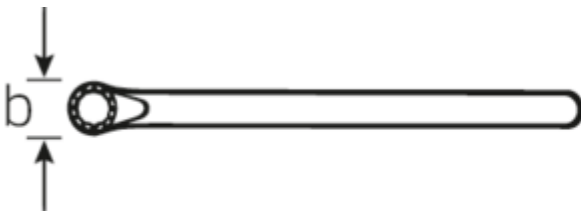

VDE single-ended ring spanners

12161 VDE

Art.No. 44190013
GTIN 4018754254033
Model 12161 VDE-13

Label.

VDE single-ended ring spanners Spanner size 13mm

Features.

- Chrome-alloy steel, chrome plated
- VDE insulated up to 1000 V
- DIN EN 60900
- Protective insulation according to IEC 900 - AC/1000 V

Advantages.

DIN EN 60900

Technical Drawing.

Technical Attributes.

a	15 mm
Width mm (b)	23,6 mm
Height mm (h)	12 mm

Logistics data.

Depth mm (IFS)	170
Width mm (IFS)	22
Height mm (IFS)	12

Width across flats [mm]	13 mm	Length (packed, mm)	220
Spanner width 1 [mm]	13 mm	Width (packed, mm)	100
		Height (packed, mm)	15
		Volume (packed, dm3)	0.33 dm3
		Art. no.	44190013
		Weight (gross, kg)	0,088
		Weight PAP (kg)	0,000
		Weight PVC (kg)	0,000
		GTIN	4018754254033
		Country of origin	GERMANY
		Region of origin	Nordrhein-Westfalen
		WEEE/ElektroG	nicht ear-pflichtig
		Customs tariff no.	82041100
		Packing standard	1
		Weight	82 g