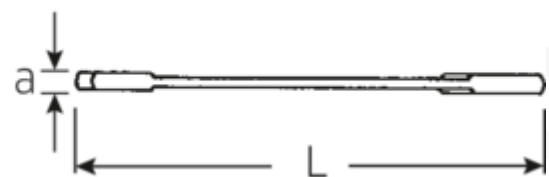

**Small double open ended spanner**  
**ELECTRIC, metric**

**ELECTRIC 12**

Art.No. **40061313**  
GTIN **4018754018642**  
Model **12 13**

**Label.**

Double open-ended spanner, small Spanner size 13mm L.131mm

**Features.**

- Straight design, jaw position 15° and 75°
- Sturdy, slim and lightweight intelligent design
- High bending strength due to double T-profile
- STAHLWILLE's round finish ensures a surface that is pleasant to the skin and has a good grip
- Extremely sturdy, exceptionally durable
- Drop-forged, hardened and cooled in oil bath
- Chrome-alloy steel, chrome plated

**Technical Drawing.**

**Technical Attributes.**

a	3 mm
Width mm (b)	28,3 mm
Length mm (L)	131 mm
Jaw angle	15/75 °
Width across flats [mm]	13 mm
Spanner width 1 [mm]	13 mm

**Logistics data.**

Depth mm (IFS)	131
Width mm (IFS)	29
Height mm (IFS)	3
Length (packed, mm)	140
Width (packed, mm)	70
Height (packed, mm)	20

40065555 12 5,5

Double open-ended spanner, small  
Spanner size 5,5mm L.78mm

4018754018703