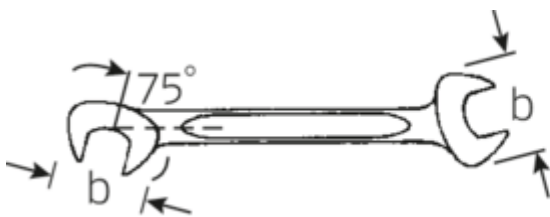

**Small double open ended spanner**  
**ELECTRIC, metric**

**ELECTRIC 12**

Art.No. **40061313**  
GTIN **4018754018642**  
Model **12 13**

**Label.**

Double open-ended spanner, small Spanner size 13mm L.131mm

**Features.**

- Straight design, jaw position 15° and 75°
- Sturdy, slim and lightweight intelligent design
- High bending strength due to double T-profile
- STAHLWILLE's round finish ensures a surface that is pleasant to the skin and has a good grip
- Extremely sturdy, exceptionally durable
- Drop-forged, hardened and cooled in oil bath
- Chrome-alloy steel, chrome plated

**Technical Drawing.**

**Technical Attributes.**

a	3 mm
Width mm (b)	28,3 mm
Length mm (L)	131 mm
Jaw angle	15/75 °
Width across flats [mm]	13 mm
Spanner width 1 [mm]	13 mm

**Logistics data.**

Depth mm (IFS)	131
Width mm (IFS)	29
Height mm (IFS)	3
Length (packed, mm)	140
Width (packed, mm)	70
Height (packed, mm)	20

40065555 12 5,5

Double open-ended spanner, small  
Spanner size 5,5mm L.78mm

4018754018703