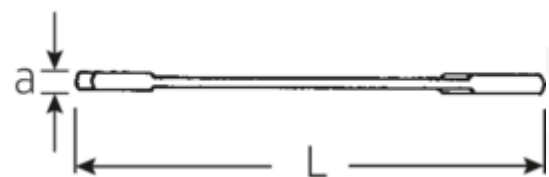

Small double open ended spanner
ELECTRIC, metric

ELECTRIC 12

Art.No. **40065555**
GTIN **4018754018703**
Model **12 5,5**

Label.

Double open-ended spanner, small Spanner size 5,5mm L.78mm

Features.

- Straight design, jaw position 15° and 75°
- Sturdy, slim and lightweight intelligent design
- High bending strength due to double T-profile
- STAHLWILLE's round finish ensures a surface that is pleasant to the skin and has a good grip
- Extremely sturdy, exceptionally durable
- Drop-forged, hardened and cooled in oil bath
- Chrome-alloy steel, chrome plated

Technical Drawing.

Technical Attributes.

a	2 mm
Width mm (b)	12,6 mm
Length mm (L)	78 mm
Jaw angle	15/75 °
Width across flats [mm]	5,5 mm
Spanner width 1 [mm]	5.5 mm

Logistics data.

Depth mm (IFS)	78
Width mm (IFS)	13
Height mm (IFS)	2
Length (packed, mm)	90
Width (packed, mm)	40
Height (packed, mm)	10

Spanner width 2 [mm]	5.5 mm	Volume (packed, dm3)	0.036 dm3
		Art. no.	40065555
		Weight (gross, kg)	0,073
		Weight PAP (kg)	0,000
		Weight PVC (kg)	0,002
		GTIN	4018754018703
		Country of origin	GERMANY
		Region of origin	Nordrhein-Westfalen
		WEEE/ElektroG	nicht ear-pflichtig
		Customs tariff no.	82041100
		Packing standard	10
		Weight	7 g

40065555 12 5,5

Double open-ended spanner, small
Spanner size 5,5mm L.78mm

4018754018703

GTIN-Code.

STAHLWILLE Eduard Wille GmbH & Co. KG

Lindenallee 27 · 42349 Wuppertal · Germany · Phone: +49 202 4791-0 · Fax: +49 202 4791-200
info@stahlwille.de · www.stahlwille.com · Copyright by STAHLWILLE Eduard Wille GmbH & Co. KG, Wuppertal
Copyright by STAHLWILLE Eduard Wille GmbH & Co. KG, Wuppertal