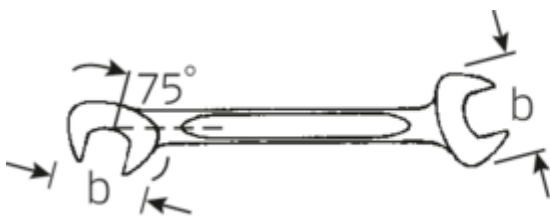

Small double open ended spanner
ELECTRIC, metric

ELECTRIC 12

Art.No. **40065555**
GTIN **4018754018703**
Model **12 5,5**

Label.

Double open-ended spanner, small Spanner size 5,5mm L.78mm

Features.

- Straight design, jaw position 15° and 75°
- Sturdy, slim and lightweight intelligent design
- High bending strength due to double T-profile
- STAHLWILLE's round finish ensures a surface that is pleasant to the skin and has a good grip
- Extremely sturdy, exceptionally durable
- Drop-forged, hardened and cooled in oil bath
- Chrome-alloy steel, chrome plated

Technical Drawing.

Technical Attributes.

a	2 mm
Width mm (b)	12,6 mm
Length mm (L)	78 mm
Jaw angle	15/75 °
Width across flats [mm]	5,5 mm
Spanner width 1 [mm]	5.5 mm

Logistics data.

Depth mm (IFS)	78
Width mm (IFS)	13
Height mm (IFS)	2
Length (packed, mm)	90
Width (packed, mm)	40
Height (packed, mm)	10

Spanner width 2 [mm]	5.5 mm	Volume (packed, dm3)	0.036 dm3
		Art. no.	40065555
		Weight (gross, kg)	0,073
		Weight PAP (kg)	0,000
		Weight PVC (kg)	0,002
		GTIN	4018754018703
		Country of origin	GERMANY
		Region of origin	Nordrhein-Westfalen
		WEEE/ElektroG	nicht ear-pflichtig
		Customs tariff no.	82041100
		Packing standard	10
		Weight	7 g