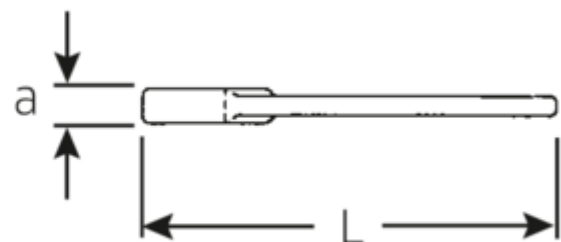

## Open-ended striking spanner

**4204**

Art.No. **42040046**  
GTIN **4018754023707**  
Model **4204 46 SCHLAG-  
MAULSCHLUESSEL**

**Label.** Open-ended striking spanner Spanner size 46mm L.255mm

**Features.**

## Technical Attributes.

|                         |        |
|-------------------------|--------|
| Length mm (L)           | 255 mm |
| Width across flats [mm] | 46 mm  |
| Spanner width 1 [mm]    | 46 mm  |