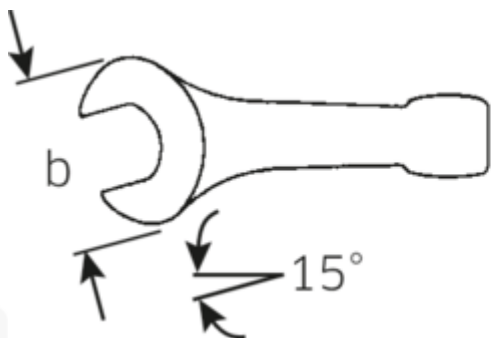

## Open-ended striking spanner

**4204**

Art.No. **42040046**  
GTIN **4018754023707**  
Model **4204 46 SCHLAG-  
MAULSCHLUESSEL**

**Label.** Open-ended striking spanner Spanner size 46mm L.255mm

**Features.**

## Technical Attributes.

|                         |        |
|-------------------------|--------|
| Length mm (L)           | 255 mm |
| Width across flats [mm] | 46 mm  |
| Spanner width 1 [mm]    | 46 mm  |

|          |                                    |   |               |
|----------|------------------------------------|---|---------------|
| 42040080 | 4204 80 SCHLAG-<br>MAULSCHLUESSEL  | Open-ended striking spanner Spanner<br>size 80mm L.408mm  | 4018754023776 |
| 42040085 | 4204 85 SCHLAG-<br>MAULSCHLUESSEL  | Open-ended striking spanner Spanner<br>size 85mm L.408mm  | 4018754023783 |
| 42040090 | 4204 90 SCHLAG-<br>MAULSCHLUESSEL  | Open-ended striking spanner Spanner<br>size 90mm L.445mm  | 4018754023790 |
| 42040095 | 4204 95 SCHLAG-<br>MAULSCHLUESSEL  | Open-ended striking spanner Spanner<br>size 95mm L.445mm  | 4018754023806 |
| 42040100 | 4204 100 SCHLAG-<br>MAULSCHLUESSEL | Open-ended striking spanner Spanner<br>size 100mm L.485mm | 4018754023813 |
| 42040105 | 4204 105 SCHLAG-<br>MAULSCHLUESSEL | Open-ended striking spanner Spanner<br>size 105mm L.485mm | 4018754023820 |