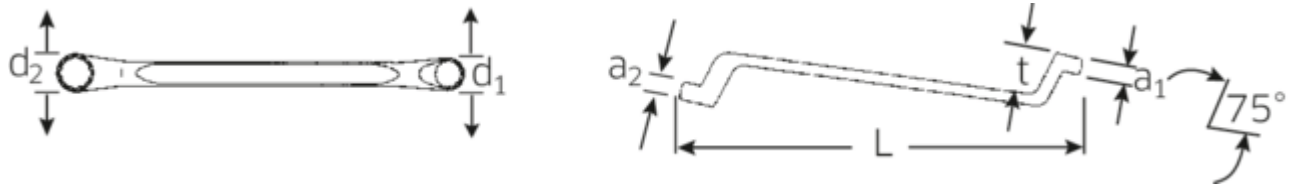

Double ended ring spanner, metric, offset

StahlwilleSTABIL®20

Art.No. 41041617
GTIN 4018754020942
Model 20 16 X 17

Label. Double ended ring spanner Spanner size 16 x 17 mm L.255mm

Features. StahlwilleSTABIL®

- offset
- DIN 838/ISO 10104
- Chrome Alloy Steel, chrome plated

Advantages.

Low-crank

Product highlights.

Slimmer.

Extremely thin-walled rings facilitate work in confined spaces. In addition, the rings are higher than standard nuts – which prevents the spanner seizing on the nut.

Excellent workmanship.

PRODUCT IMAGE
IN PROGRESS

Technical Drawing.

Technical Attributes.

a1	11 mm
a2	12 mm
Drive profile	Double hexagon AS-drive
d1	23,9 mm
d2	25,3 mm
Length mm (L)	255 mm
Spanner width 1 [mm]	16 mm
Spanner width 2 [mm]	17 mm
t	27 mm

Logistics data.

Depth mm (IFS)	266
Width mm (IFS)	27
Height mm (IFS)	32
Length (packed, mm)	290
Width (packed, mm)	100
Height (packed, mm)	57
Volume (packed, dm ³)	1.653 dm ³
Art. no.	41041617
Weight (gross, kg)	1,810
Weight PAP (kg)	0,000
Weight PVC (kg)	0,014
GTIN	4018754020942
Country of origin	GERMANY
Region of origin	Nordrhein-Westfalen
WEEE/ElektroG	nicht ear-pflichtig
Customs tariff no.	82041100
Packing standard	10
Weight	181 g