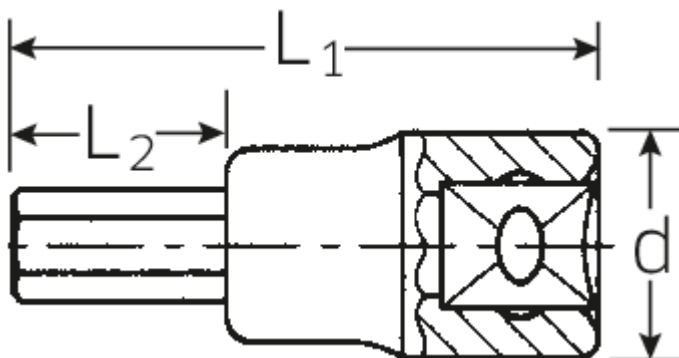

## Technical Drawing.

## Technical Attributes.

Drive profile	Hex
External hex drive (mm)	8 mm
Internal square drive (inch)	1/2
d	22,7 mm
L1	60 mm
L2	22 mm

## Logistics data.

Depth mm (IFS)	60
Width mm (IFS)	23
Height mm (IFS)	23
Length (packed, mm)	70
Width (packed, mm)	62
Height (packed, mm)	41
Volume (packed, dm3)	0.17794 dm3
Art. no.	03050008
Weight (gross, kg)	0,380
Weight PAP (kg)	0,000
Weight PVC (kg)	0,003
GTIN	4018754006274
Country of origin	GERMANY
Region of origin	Nordrhein-Westfalen
WEEE/ElektroG	nicht ear-pflichtig
Customs tariff no.	82042000
Packing standard	5
Weight	70 g