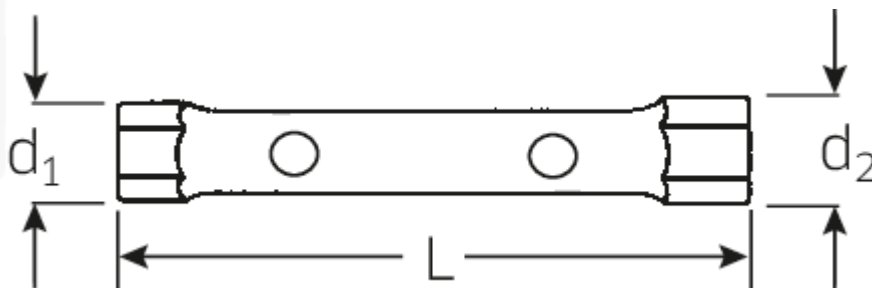

### Features.

- DIN 896 Form B
- Made of seamlessly drawn precision steel pipe
- Lowered on both sides
- Chrome alloy steel, surface barrel finished and chrome plated

### DIN 896 Form B

Different lengths of the pivot pin allow variable leverage and adapted amount of torque.

The double socket spanners have two holes for the pivot pins.

The extended shape of the pipe double socket spanner serves as a practical handle and can therefore be used ideally even in narrow, space-limited work spaces.

## Technical Drawing.

## Technical Attributes.

<b>d1</b>	19 mm
<b>d2</b>	20,5 mm
<b>Length mm (L)</b>	145 mm
<b>Width across flats [mm]</b>	12 x 13 mm