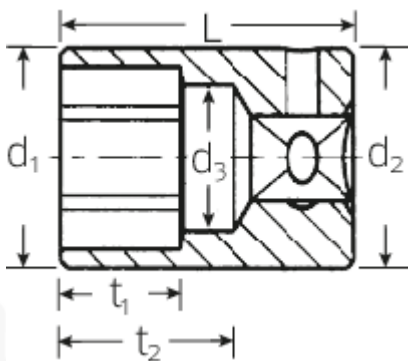

Sockets

40aD

Art.No. **01530014**
GTIN **4018754001507**
Model **40 AD 7/32**

Label. 1/4 Sockets Spanner size 7/32" L.23mm

Features.

- ASME B 107.1, Fed. Spec. GGG-W-641, SAE AS 954-E (test values)
- HPQ® heavy-duty steel, chrome-plated

Advantages.

ASME B 107.1, Fed. Spec. GGG-W-641, SAE AS 954-E (test values)

Technical Drawing.

Technical Attributes.

Drive profile Double hexagon AS-drive

Logistics data.

Depth mm (IFS) 23
Width mm (IFS) 11

Internal square drive (inch)	1/4	Height mm (IFS)	11
d1	8,6 mm	Length (packed, mm)	60
d2	10,7 mm	Width (packed, mm)	50
d3	5 mm	Height (packed, mm)	18
Length mm (L)	23 mm	Volume (packed, dm3)	0.054 dm3
Spanner size [inch]	7/32 "	Art. no.	01530014
t1	6 mm	Weight (gross, kg)	0,075
t2	15 mm	Weight PAP (kg)	0,000
		Weight PVC (kg)	0,002
		GTIN	4018754001507
		Country of origin	GERMANY
		Region of origin	Nordrhein-Westfalen
		WEEE/ElektroG	nicht ear-pflichtig
		Customs tariff no.	82042000
		Packing standard	10
		Weight	9 g

Variants.

Art. no.	Art. no. (ERP)	Description	GTIN
01530034	40 AD 9/16	1/4 Sockets Spanner size 9/16" L.24mm	4018754001583
01530032	40 AD 1/2	1/4 Sockets Spanner size 1/2" L.23mm	4018754001576
01530028	40 AD 7/16	1/4 Sockets Spanner size 7/16" L.23mm	4018754001569
01530024	40 AD 3/8	1/4 Sockets Spanner size 3/8" L.23mm	4018754001552
01530022	40 AD 11/32	1/4 Sockets Spanner size 11/32" L.23mm	4018754001545
01530020	40 AD 5/16	1/4 Sockets Spanner size 5/16" L.23mm	4018754001538
01530018	40 AD 9/32	1/4 Sockets Spanner size 9/32" L.23mm	4018754001521
01530016	40 AD 1/4	1/4 Sockets Spanner size 1/4" L.23mm	4018754001514
01530014	40 AD 7/32	1/4 Sockets Spanner size 7/32" L.23mm	4018754001507
01530012	40 AD 3/16	1/4 Sockets Spanner size 3/16" L.23mm	4018754001491
01530010	40 AD 5/32	1/4 Sockets Spanner size 5/32" L.23mm	4018754126965