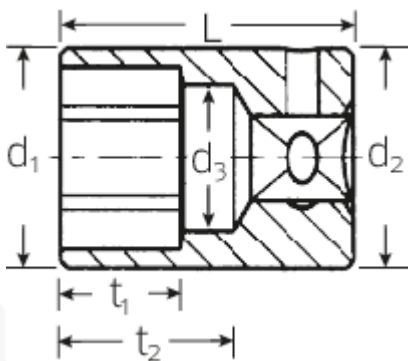

Sockets

40aD

Art.No. 01530028
GTIN 4018754001569
Model 40 AD 7/16

Label. 1/4 Sockets Spanner size 7/16" L.23mm

- Features.**
- ASME B 107.1, Fed. Spec. GGG-W-641, SAE AS 954-E (test values)
 - HPQ® heavy-duty steel, chrome-plated

Advantages.

ASME B 107.1, Fed. Spec. GGG-W-641, SAE AS 954-E (test values)

Technical Drawing.

Technical Attributes.

Drive profile Double hexagon AS-drive

Logistics data.

Depth mm (IFS) 23
Width mm (IFS) 16

Internal square drive (inch)	1/4	Height mm (IFS)	16
d1	15,8 mm	Length (packed, mm)	80
d2	15,8 mm	Width (packed, mm)	60
d3	10 mm	Height (packed, mm)	22
Length mm (L)	23 mm	Volume (packed, dm3)	0.1056 dm3
Spanner size [inch]	7/16 "	Art. no.	01530028
t1	9 mm	Weight (gross, kg)	0,214
t2	14,6 mm	Weight PAP (kg)	0,000
		Weight PVC (kg)	0,003
		GTIN	4018754001569
		Country of origin	GERMANY
		Region of origin	Nordrhein-Westfalen
		WEEE/ElektroG	nicht ear-pflichtig
		Customs tariff no.	82042000
		Packing standard	10
		Weight	21 g

Variants.

Art. no.	Art. no. (ERP)	Description	GTIN
01530034	40 AD 9/16	1/4 Sockets Spanner size 9/16" L.24mm	4018754001583
01530032	40 AD 1/2	1/4 Sockets Spanner size 1/2" L.23mm	4018754001576
01530028	40 AD 7/16	1/4 Sockets Spanner size 7/16" L.23mm	4018754001569
01530024	40 AD 3/8	1/4 Sockets Spanner size 3/8" L.23mm	4018754001552
01530022	40 AD 11/32	1/4 Sockets Spanner size 11/32" L.23mm	4018754001545
01530020	40 AD 5/16	1/4 Sockets Spanner size 5/16" L.23mm	4018754001538
01530018	40 AD 9/32	1/4 Sockets Spanner size 9/32" L.23mm	4018754001521
01530016	40 AD 1/4	1/4 Sockets Spanner size 1/4" L.23mm	4018754001514
01530014	40 AD 7/32	1/4 Sockets Spanner size 7/32" L.23mm	4018754001507
01530012	40 AD 3/16	1/4 Sockets Spanner size 3/16" L.23mm	4018754001491
01530010	40 AD 5/32	1/4 Sockets Spanner size 5/32" L.23mm	4018754126965