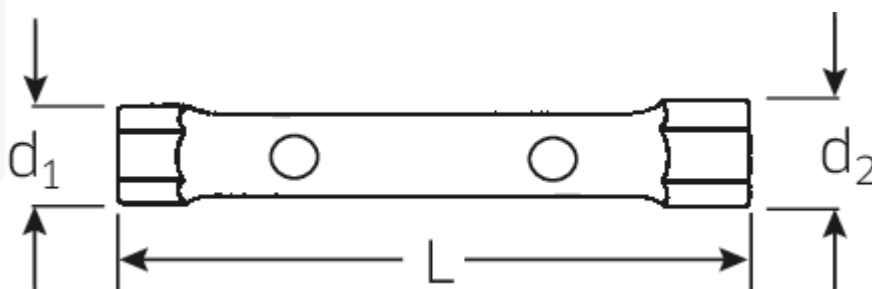

Box spanner

10750

Art.No. **43331617**

GTIN **4018754254958**

Model **10750 16 x 17 Rohrsteckschlüssel**

Label. Box spanner Spanner size 16 x 17mm L.155mm

- Features.**
- DIN 896 Form B
 - Made of seamlessly drawn precision steel pipe
 - Lowered on both sides
 - Chrome alloy steel, surface barrel finished and chrome plated

Advantages.

DIN 896 Form B

Different lengths of the pivot pin allow variable leverage and adapted amount of torque.

The double socket spanners have two holes for the pivot pins.

The extended shape of the pipe double socket spanner serves as a practical handle and can therefore be used ideally even in narrow, space-limited work spaces.

Robust and durable made of high-quality Chrome-Alloy-Steel

Technical Drawing.

Technical Attributes.

d1	24 mm
d2	26 mm
Length mm (L)	155 mm
Width across flats [mm]	16 x 17 mm

Logistics data.

Depth mm (IFS)	150
Width mm (IFS)	21
Height mm (IFS)	21
Length (packed, mm)	150
Width (packed, mm)	21
Height (packed, mm)	21
Volume (packed, dm3)	0.06615 dm3
Art. no.	43331617
Weight (gross, kg)	1,270
Weight PAP (kg)	0,000
Weight PVC (kg)	0,007
GTIN	4018754254958
Country of origin	GERMANY
Region of origin	Nordrhein-Westfalen
WEEE/ElektroG	nicht ear-pflichtig
Customs tariff no.	82041100
Packing standard	10
Weight	127 g