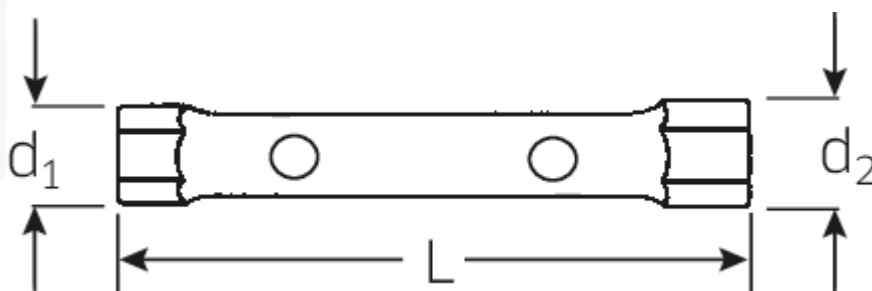

- DIN 896 Form B
- Made of seamlessly drawn precision steel pipe
- Lowered on both sides
- Chrome alloy steel, surface barrel finished and chrome plated

Advantages.

DIN 896 Form B

Different lengths of the pivot pin allow variable leverage and adapted amount of torque.

The double socket spanners have two holes for the pivot pins.

The extended shape of the pipe double socket spanner serves as a practical handle and can therefore be used ideally even in narrow, space-limited work spaces.

Robust and durable made of high-quality Chrome-Alloy-Steel

Technical Drawing.

Technical Attributes.

d1	13 mm
d2	14,5 mm
Length mm (L)	110 mm
Width across flats [mm]	8 x 9 mm

Logistics data.

Depth mm (IFS)	101
Width mm (IFS)	11
Height mm (IFS)	11
Length (packed, mm)	101
Width (packed, mm)	11
Height (packed, mm)	11
Volume (packed, dm3)	0.012221 dm3
Art. no.	43330809
Weight (gross, kg)	0,390
Weight PAP (kg)	0,000
Weight PVC (kg)	0,006
GTIN	4018754254910
Country of origin	GERMANY
Region of origin	Nordrhein-Westfalen
WEEE/ElektroG	nicht ear-pflichtig
Customs tariff no.	82041100
Packing standard	10
Weight	38 g