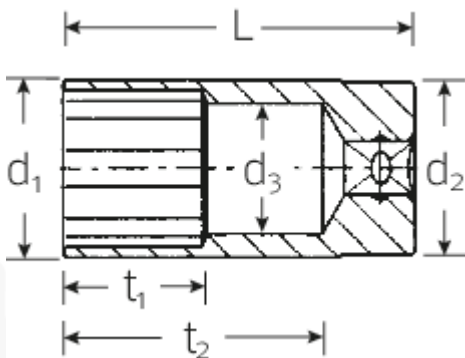

Socket

46a

Art.No. 02420016
GTIN 4018754127009
Model 46 A 1/4

Label. 3/8 Socket Spanner size 1/4" L.54mm

- Features.**
- Long
 - ASME B 107.1, Fed. Spec. GGG-W-641, SAE AS 954-E
 - HPQ® heavy-duty steel, chrome-plated

Advantages.

Long

Technical Drawing.

Technical Attributes.

Drive profile Double hexagon AS-drive

Logistics data.

Depth mm (IFS) 55

Internal square drive (inch)	3/8	Width mm (IFS)	17
d1	9,7 mm	Height mm (IFS)	17
d2	16,5 mm	Length (packed, mm)	100
d3	5,2 mm	Width (packed, mm)	65
Length mm (L)	54 mm	Height (packed, mm)	17
Spanner size [inch]	1/4 "	Volume (packed, dm3)	0.1105 dm3
t1	9 mm	Art. no.	02420016
t2	42,5 mm	Weight (gross, kg)	0,169
		Weight PAP (kg)	0,000
		Weight PVC (kg)	0,005
		GTIN	4018754127009
		Country of origin	GERMANY
		Region of origin	Nordrhein-Westfalen
		WEEE/ElektroG	nicht ear-pflichtig
		Customs tariff no.	82042000
		Packing standard	5
		Weight	33 g

Variants.

Art. no.	Art. no. (ERP)	Description	GTIN
02420016	46 A 1/4	3/8 Socket Spanner size 1/4" L.54mm	4018754127009
02420020	46 A 5/16	3/8 Socket Spanner size 5/16" L.54mm	4018754127016
02420022	46 A 11/32	3/8 Socket Spanner size 11/32" L.54mm	4018754286232
02420024	46 A 3/8	3/8 Socket Spanner size 3/8" L.54mm	4018754004317
02420028	46 A 7/16	3/8 Socket Spanner size 7/16" L.54mm	4018754004324
02420032	46 A 1/2	3/8 Socket Spanner size 1/2" L.54mm	4018754004331
02420034	46 A 9/16	3/8 Socket Spanner size 9/16" L.60mm	4018754004348
02420035	46 A 19/32	3/8 Socket Spanner size 19/32" L.60mm	4018754004355
02420036	46 A 5/8	3/8 Socket Spanner size 5/8" L.60mm	4018754004362
02420038	46 A 11/16	3/8 Socket Spanner size 11/16" L.65mm	4018754004379
02420040	46 A 3/4	3/8 Socket Spanner size 3/4" L.65mm	4018754004386
02420042	46 A 13/16	3/8 Socket Spanner size 13/16" L.65mm	4018754127023
02420044	46 A 7/8	3/8 Socket Spanner size 7/8" L.65mm	4018754004393
02420046	46 A 15/16	3/8 Socket Spanner size 15/16" L.65mm	4018754127030
02420048	46 A 1	3/8 Socket Spanner size 1" L.65mm	4018754127047