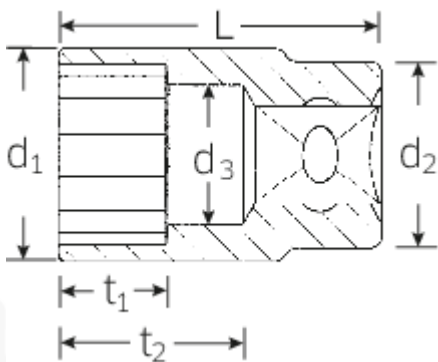

Socket

50a

Art.No. 03410024
GTIN 4018754007837
Model 50 A 3/8

Label. 1/2 Socket Spanner size 3/8" L.38mm

Features.

- ASME B 107.1, Fed. Spec. GGG-W-641, SAE AS 954-E (test values)
- HPQ® heavy-duty steel, chrome-plated

Advantages.

ASME B 107.1, Fed. Spec. GGG-W-641, SAE AS 954-E (test values)

Technical Drawing.

Technical Attributes.

Drive profile Double hexagon AS-drive

Logistics data.

Depth mm (IFS) 38
Width mm (IFS) 23

Internal square drive (inch)	1/2	Height mm (IFS)	23
d1	14,3 mm	Length (packed, mm)	120
d2	22 mm	Width (packed, mm)	50
d3	8,3 mm	Height (packed, mm)	40
Length mm (L)	38 mm	Volume (packed, dm3)	0.24 dm3
Spanner size [inch]	3/8 "	Art. no.	03410024
t1	9 mm	Weight (gross, kg)	0,515
t2	22 mm	Weight PAP (kg)	0,000
		Weight PVC (kg)	0,006
		GTIN	4018754007837
		Country of origin	GERMANY
		Region of origin	Nordrhein-Westfalen
		WEEE/ElektroG	nicht ear-pflichtig
		Customs tariff no.	82042000
		Packing standard	10
		Weight	51 g