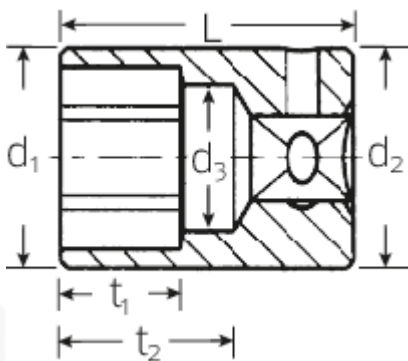

Sockets

40aD

Art.No. 01530034
GTIN 4018754001583
Model 40 AD 9/16

Label. 1/4 Sockets Spanner size 9/16" L.24mm

Features.

- ASME B 107.1, Fed. Spec. GGG-W-641, SAE AS 954-E (test values)
- HPQ® heavy-duty steel, chrome-plated

Advantages.

ASME B 107.1, Fed. Spec. GGG-W-641, SAE AS 954-E (test values)

Technical Drawing.

Technical Attributes.

Drive profile Double hexagon AS-drive

Logistics data.

Depth mm (IFS) 24
Width mm (IFS) 20

Internal square drive (inch)	1/4	Height mm (IFS)	20
d1	18,8 mm	Length (packed, mm)	90
d2	18,8 mm	Width (packed, mm)	80
d3	13,1 mm	Height (packed, mm)	20
Length mm (L)	24 mm	Volume (packed, dm3)	0.144 dm3
Spanner size [inch]	9/16 "	Art. no.	01530034
t1	10 mm	Weight (gross, kg)	0,300
t2	14,7 mm	Weight PAP (kg)	0,000
		Weight PVC (kg)	0,003
		GTIN	4018754001583
		Country of origin	GERMANY
		Region of origin	Nordrhein-Westfalen
		WEEE/ElektroG	nicht ear-pflichtig
		Customs tariff no.	82042000
		Packing standard	10
		Weight	30 g

Variants.

Art. no.	Art. no. (ERP)	Description	GTIN
01530034	40 AD 9/16	1/4 Sockets Spanner size 9/16" L.24mm	4018754001583
01530032	40 AD 1/2	1/4 Sockets Spanner size 1/2" L.23mm	4018754001576
01530028	40 AD 7/16	1/4 Sockets Spanner size 7/16" L.23mm	4018754001569
01530024	40 AD 3/8	1/4 Sockets Spanner size 3/8" L.23mm	4018754001552
01530022	40 AD 11/32	1/4 Sockets Spanner size 11/32" L.23mm	4018754001545
01530020	40 AD 5/16	1/4 Sockets Spanner size 5/16" L.23mm	4018754001538
01530018	40 AD 9/32	1/4 Sockets Spanner size 9/32" L.23mm	4018754001521
01530016	40 AD 1/4	1/4 Sockets Spanner size 1/4" L.23mm	4018754001514
01530014	40 AD 7/32	1/4 Sockets Spanner size 7/32" L.23mm	4018754001507
01530012	40 AD 3/16	1/4 Sockets Spanner size 3/16" L.23mm	4018754001491
01530010	40 AD 5/32	1/4 Sockets Spanner size 5/32" L.23mm	4018754126965