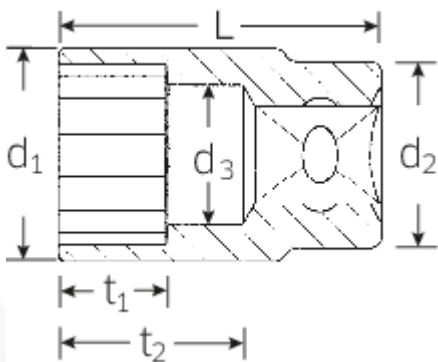

Socket

50

Art.No. **03010021**
GTIN **4018754005291**
Model **50 21**

Label. 1/2 Socket Spanner size 21mm L.42mm

- Features.**
- DIN 3124/ISO 2725-1, DIN EN 3709, ASME B 107.5 M
 - HPQ® high performance steel, chrome plated

Advantages.

DIN 3124/ISO 2725-1, E DIN EN 3709, ASME B 107.5 M

Technical Drawing.

Technical Attributes.

Drive profile Double hexagon AS-drive

Logistics data.

Depth mm (IFS) 42
Width mm (IFS) 29

Internal square drive (inch)	1/2	Height mm (IFS)	29
d1	28,7 mm	Length (packed, mm)	146
d2	26 mm	Width (packed, mm)	59
d3	20 mm	Height (packed, mm)	44
Length mm (L)	42 mm	Volume (packed, dm3)	0.379016 dm3
Width across flats [mm]	21 mm	Art. no.	03010021
t1	16 mm	Weight (gross, kg)	1,040
t2	25,2 mm	Weight PAP (kg)	0,000
		Weight PVC (kg)	0,007
		GTIN	4018754005291
		Country of origin	GERMANY
		Region of origin	Nordrhein-Westfalen
		WEEE/ElektroG	nicht ear-pflichtig
		Customs tariff no.	82042000
		Packing standard	10
		Weight	100 g