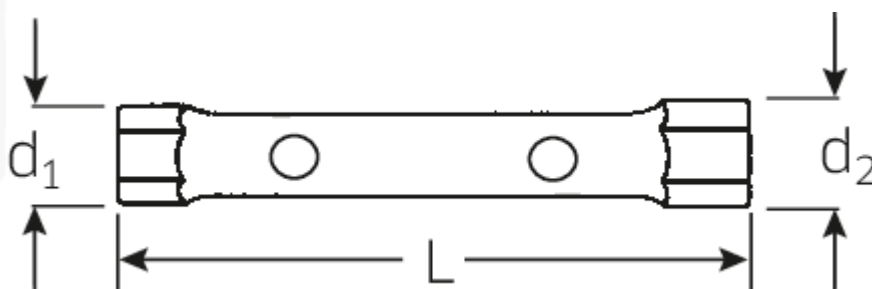

## Box spanner

**10750**

Art.No. **43331415**

GTIN **4018754254941**

Model **10750 14 x 15 Rohrsteckschlüssel**

**Label.** Box spanner Spanner size 14 x 15mm L.145mm

- Features.**
- DIN 896 Form B
  - Made of seamlessly drawn precision steel pipe
  - Lowered on both sides
  - Chrome alloy steel, surface barrel finished and chrome plated

## Advantages.

DIN 896 Form B

Different lengths of the pivot pin allow variable leverage and adapted amount of torque.

The double socket spanners have two holes for the pivot pins.

The extended shape of the pipe double socket spanner serves as a practical handle and can therefore be used ideally even in narrow, space-limited work spaces.

## Technical Drawing.

## Technical Attributes.

<b>d1</b>	21,5 mm
<b>d2</b>	22,5 mm
<b>Length mm (L)</b>	145 mm
<b>Width across flats [mm]</b>	14 x 15 mm