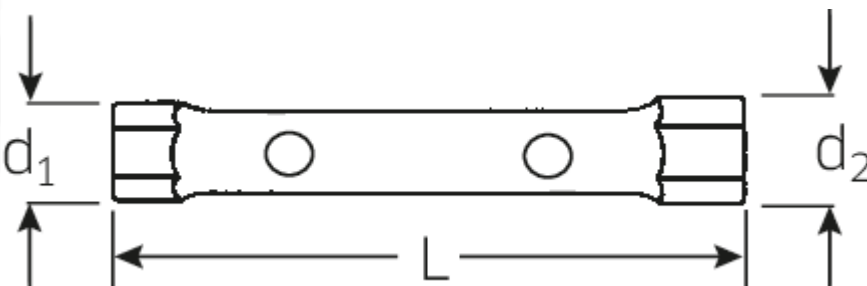

Box spanner

10750

Art.No. **43331011**

GTIN **4018754254927**

Model **10750 10 x 11 Rohrsteckschlüssel**

Label.

Box spanner Spanner size 10 x 11mm L.125mm

Features.

- DIN 896 Form B
- Made of seamlessly drawn precision steel pipe
- Lowered on both sides
- Chrome alloy steel, surface barrel finished and chrome plated

Advantages.

DIN 896 Form B

Different lengths of the pivot pin allow variable leverage and adapted amount of torque.

The double socket spanners have two holes for the pivot pins.

The extended shape of the pipe double socket spanner serves as a practical handle and can therefore be used ideally even in narrow, space-limited work spaces.

Robust and durable made of high-quality Chrome-Alloy-Steel

Technical Drawing.

Technical Attributes.

d1	16 mm
d2	17 mm
Length mm (L)	125 mm
Width across flats [mm]	10 x 11 mm

Logistics data.

Depth mm (IFS)	119
Width mm (IFS)	14
Height mm (IFS)	14
Length (packed, mm)	119
Width (packed, mm)	14
Height (packed, mm)	14
Volume (packed, dm3)	0.023324 dm3
Art. no.	43331011
Weight (gross, kg)	0,510
Weight PAP (kg)	0,000
Weight PVC (kg)	0,006
GTIN	4018754254927
Country of origin	GERMANY
Region of origin	Nordrhein-Westfalen
WEEE/ElektroG	nicht ear-pflichtig
Customs tariff no.	82041100
Packing standard	10
Weight	50 g