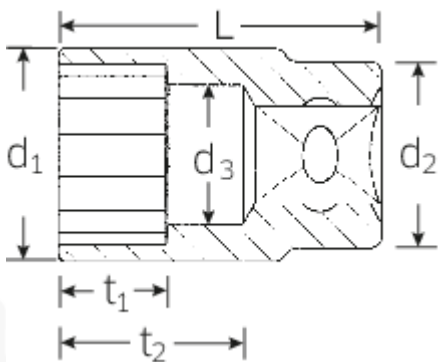

Socket

50a

Art.No. **03410036**
GTIN **4018754007899**
Model **50 A 5/8**

Label. 1/2 Socket Spanner size 5/8" L.38mm

Features.

- ASME B 107.1, Fed. Spec. GGG-W-641, SAE AS 954-E (test values)
- HPQ® heavy-duty steel, chrome-plated

Advantages.

ASME B 107.1, Fed. Spec. GGG-W-641, SAE AS 954-E (test values)

Technical Drawing.

Technical Attributes.

Drive profile Double hexagon AS-drive

Logistics data.

Depth mm (IFS) 38
Width mm (IFS) 24

Internal square drive (inch)	1/2	Height mm (IFS)	24
d1	22,4 mm	Length (packed, mm)	125
d2	23,7 mm	Width (packed, mm)	50
d3	15 mm	Height (packed, mm)	40
Length mm (L)	38 mm	Volume (packed, dm3)	0.25 dm3
Spanner size [inch]	5/8 "	Art. no.	03410036
t1	13,5 mm	Weight (gross, kg)	0,627
t2	19,6 mm	Weight PAP (kg)	0,000
		Weight PVC (kg)	0,006
		GTIN	4018754007899
		Country of origin	GERMANY
		Region of origin	Nordrhein-Westfalen
		WEEE/ElektroG	nicht ear-pflichtig
		Customs tariff no.	82042000
		Packing standard	10
		Weight	65 g