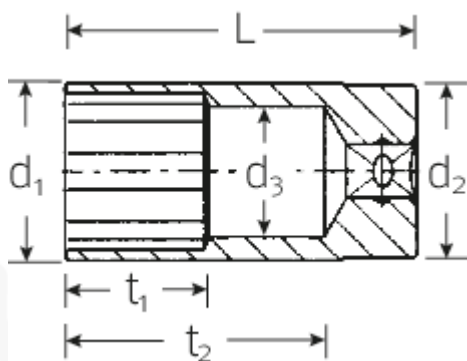

Socket

46a

Art.No. **02420024**
GTIN **4018754004317**
Model **46 A 3/8**

Label. 3/8 Socket Spanner size 3/8" L.54mm

Features.

- Long
- ASME B 107.1, Fed. Spec. GGG-W-641, SAE AS 954-E
- HPQ® heavy-duty steel, chrome-plated

Advantages.

Long

Technical Drawing.

Technical Attributes.

Drive profile Double hexagon AS-drive

Logistics data.

Depth mm (IFS) 54

Internal square drive (inch)	3/8	Width mm (IFS)	17
d1	13,7 mm	Height mm (IFS)	17
d2	16,5 mm	Length (packed, mm)	57
d3	8,4 mm	Width (packed, mm)	53
Length mm (L)	54 mm	Height (packed, mm)	34
Spanner size [inch]	3/8 "	Volume (packed, dm3)	0.102714 dm3
t1	20 mm	Art. no.	02420024
t2	42,5 mm	Weight (gross, kg)	0,200
		Weight PAP (kg)	0,000
		Weight PVC (kg)	0,003
		GTIN	4018754004317
		Country of origin	GERMANY
		Region of origin	Nordrhein-Westfalen
		WEEE/ElektroG	nicht ear-pflichtig
		Customs tariff no.	82042000
		Packing standard	5
		Weight	45 g