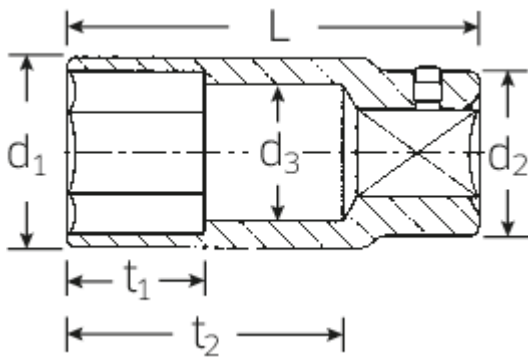

## Socket

56

Art.No. **05020030**  
GTIN **4018754008957**  
Model **56 30**

**Label.** 3/4" Socket size 30mm L.90mm

**Features.**

- DIN 3124/ISO 2725-1, ASME B 107.5 M
- extra deep
- AS-drive and HPQ® high performance steel up to 36 mm, chrome plated

## Technical Attributes.

Output profile	Hexagon AS drive
Drive square internal (inch)	3/4"
d1	42 mm
d2	38 mm
d3	27 mm
Length mm (L)	90 mm
Size [mm]	30 mm
t1	40 mm
t2	65,6 mm

## Logistics data.

Length (IFS)	90
Width (IFS)	42
Height (IFS)	42
Length (packed, mm)	215
Width (packed, mm)	95
Height (packed, mm)	43
Volume (packed, mm)	0.878275 dm <sup>3</sup>
Code	05020030
Weight (gross, kg)	2,395
Weight PAP (kg)	0,000
Weight PVC (kg)	0,010
GTIN	4018754008957
Country of origin	GERMANY
Region of origin	Nordrhein-Westfalen
WEEE/Electrical Act	nicht ear-pflichtig
Customs tariff no.	82042000
Numbers of content units per order units	5
Weight	477 g