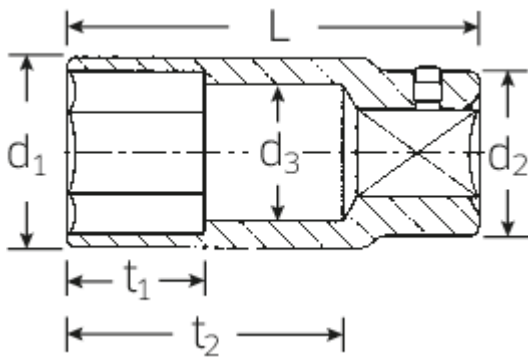

## Socket

56

Art.No. **05020027**  
GTIN **4018754008940**  
Model **56 27**

**Label.** 3/4" Socket size 27mm L.90mm

**Features.**

- DIN 3124/ISO 2725-1, ASME B 107.5 M
- extra deep
- AS-drive and HPQ® high performance steel up to 36 mm, chrome plated

## Technical Attributes.

Output profile	Hexagon AS drive
Drive square internal (inch)	3/4"
d1	38,5 mm
d2	38 mm
d3	24 mm
Length mm (L)	90 mm
Size [mm]	27 mm
t1	40 mm
t2	62,8 mm

## Logistics data.

Length (IFS)	90
Width (IFS)	39
Height (IFS)	39
Length (packed, mm)	200
Width (packed, mm)	95
Height (packed, mm)	40
Volume (packed, mm)	0.76 dm <sup>3</sup>
Code	05020027
Weight (gross, kg)	2,215
Weight PAP (kg)	0,000
Weight PVC (kg)	0,009
GTIN	4018754008940
Country of origin	GERMANY
Region of origin	Nordrhein-Westfalen
WEEE/Electrical Act	nicht ear-pflichtig
Customs tariff no.	82042000
Numbers of content units per order units	5
Weight	443 g