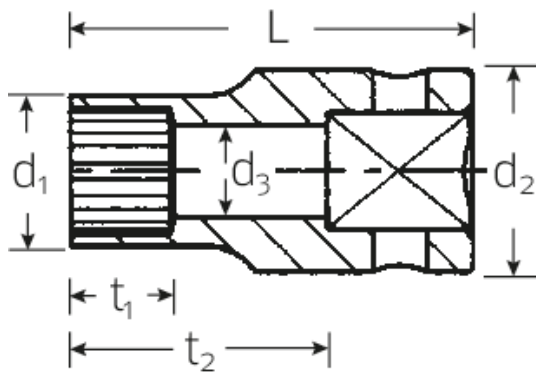

Sockets spline-drive

40aSP

Art.No. **01011008**
GTIN **4018754109104**
Model **40A SP 8 = 1/4**

Label. 1/4" Sockets spline-drive size 1/4" L.22,2mm

Features.

- for external spline-drive screws
- MS-33787, MIL-W-8982
- HPQ® high performance steel, chrome plated

Technologies and features.

High Performance Quality (HPQ®)

High-performance steel, extremely resilient, yet thin-walled and ideal for working in confined spaces.

Technical Drawing.

Technical Attributes.

Output profile	Spline-drive
Drive square internal (inch)	1/4"
d1	9,5 mm
d2	10,7 mm
d3	5,6 mm
Size Output profile	8
Length mm (L)	22,2 mm
Size [inch]	1/4 "
t1	7 mm
t2	14,2 mm

Logistics data.

Length (IFS)	23
Width (IFS)	11
Height (IFS)	11
Length (packed, mm)	23
Width (packed, mm)	11
Height (packed, mm)	11
Volume (packed, mm)	0.002783 dm3
Code	01011008
Weight (gross, kg)	0,010
Weight PAP (kg)	0,000
Weight PVC (kg)	0,002
GTIN	4018754109104
Country of origin	GERMANY
Region of origin	Nordrhein-Westfalen
WEEE/Electrical Act	nicht ear-pflichtig
Customs tariff no.	82042000
Numbers of content units per order units	1
Weight	10 g

Variants.

Code	Article number (ERP)	Article description (Autom._)	GTIN
01011007	40A SP 7 = 7/32	1/4" Sockets spline-drive size 7/32" L.22,2mm	4018754109098
01011008	40A SP 8 = 1/4	1/4" Sockets spline-drive size 1/4" L.22,2mm	4018754109104