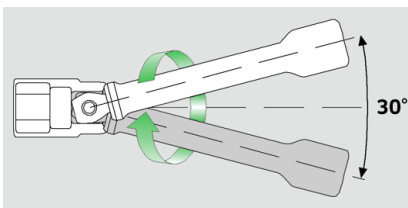

Extension w.wobble-drive

509W

Art.No. **13010008**
GTIN **4018754091171**
Model **509W/10**

Label. 1/2" Extension w.wobble-drive L.255mm

Features.

- swivel angle 15° each side
- maximum torque 200 N·m

Advantages.

Technical Attributes.

Output square drive outside (inch)	1/2"
Drive square internal (inch)	1/2"
d	23,2 mm
Size	10
Length mm (L)	255 mm

Logistics data.

Length (IFS)	256
Width (IFS)	23
Height (IFS)	23
Length (packed, mm)	270
Width (packed, mm)	110
Height (packed, mm)	23
Volume (packed, mm)	0.6831 dm ³
Code	13010008