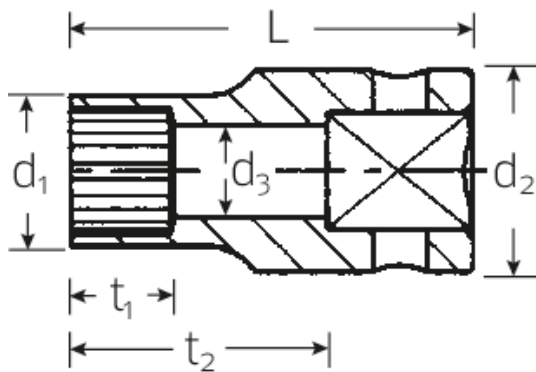

### 40aSP

Art.No. 01011007  
GTIN 4018754109098  
Model 40A SP 7 = 7/32

**Label.** 1/4" Sockets spline-drive size 7/32" L.22,2mm

**Features.**

- for external spline-drive screws
- MS-33787, MIL-W-8982
- HPQ® high performance steel, chrome plated

## Technical Attributes.

Output profile	Spline-drive
Drive square internal (inch)	1/4"
d1	8,6 mm
d2	10,7 mm
d3	5 mm
Size Output profile	7
Length mm (L)	22,2 mm
Size [inch]	7/32 "
t1	6 mm
t2	14,2 mm