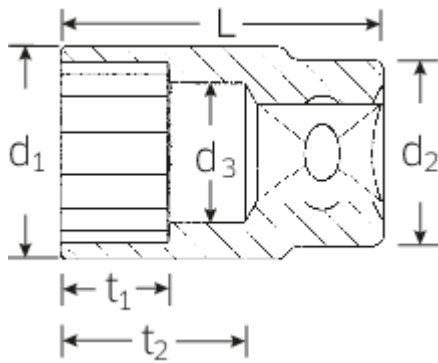

## Socket

52

Art.No. 03030022  
GTIN 4018754005949  
Model 52 22

**Label.** 1/2" Socket size 22mm L.42mm

**Features.**

- DIN 3124/ISO 2725-1, ASME B 107.5M, DIN EN 3709 (test loads)
- HPQ® high performance steel, chrome plated

## Technical Attributes.

Output profile	Hexagon AS drive
Drive square internal (inch)	1/2"
d1	29,7 mm
d2	26 mm
d3	21 mm
Length mm (L)	42 mm
Size [mm]	22 mm
t1	16,5 mm
t2	24,9 mm

## Logistics data.

Length (IFS)	42
Width (IFS)	30
Height (IFS)	30
Length (packed, mm)	158
Width (packed, mm)	63
Height (packed, mm)	44
Volume (packed, mm)	0.437976 dm <sup>3</sup>
Code	03030022
Weight (gross, kg)	1,060
Weight PAP (kg)	0,000
Weight PVC (kg)	0,008
GTIN	4018754005949
Country of origin	GERMANY
Region of origin	Nordrhein-Westfalen
WEEE/Electrical Act	nicht ear-pflichtig
Customs tariff no.	82042000
Numbers of content units per order units	10
Weight	115 g