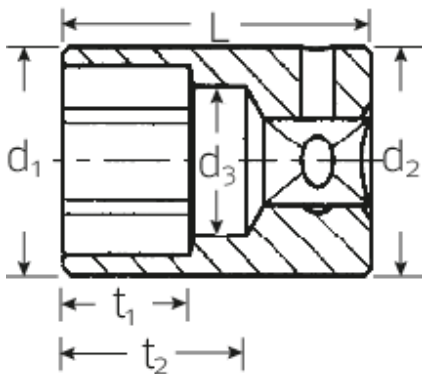

Sockets

40a

Art.No. 01410008
GTIN 4018754180349
Model 40 A 1/8

Label. 1/4" Sockets size 1/8" L.23mm

Features.

- ASME B 107.1, Fed. Spec. GGG-W-641, SAE AS 954-E (test loads)
- HPQ® high performance steel, chrome plated

Technologies and features.

High Performance Quality (HPQ®)

High-performance steel, extremely resilient, yet thin-walled and ideal for working in confined spaces.

Technical Drawing.

Technical Attributes.

Output profile	Hexagon AS drive
Drive square internal (inch)	1/4"
d1	5,6 mm
d2	10,7 mm
d3	2,5 mm
Length mm (L)	23 mm
Size [inch]	1/8 "
t1	2 mm
t2	15 mm

Logistics data.

Length (IFS)	25
Width (IFS)	16
Height (IFS)	16
Length (packed, mm)	80
Width (packed, mm)	40
Height (packed, mm)	17
Volume (packed, mm)	0.0544 dm ³
Code	01410008
Weight (gross, kg)	0,077
Weight PAP (kg)	0,000
Weight PVC (kg)	0,002
GTIN	4018754180349
Country of origin	GERMANY
Region of origin	Nordrhein-Westfalen
WEEE/Electrical Act	nicht ear-pflichtig
Customs tariff no.	82042000
Numbers of content units per order units	10
Weight	7 g

Variants.

Code	Article number (ERP)	Article description (Autom.)	GTIN
01410008	40 A 1/8	1/4" Sockets size 1/8" L.23mm	4018754180349
01410010	40 A 5/32	1/4" Sockets size 5/32" L.23mm	4018754001217
01410012	40 A 3/16	1/4" Sockets size 3/16" L.23mm	4018754001224
01410014	40 A 7/32	1/4" Sockets size 7/32" L.23mm	4018754001231
01410016	40 A 1/4	1/4" Sockets size 1/4" L.23mm	4018754001248
01410018	40 A 9/32	1/4" Sockets size 9/32" L.23mm	4018754001255
01410020	40 A 5/16	1/4" Sockets size 5/16" L.23mm	4018754001262
01410022	40 A 11/32	1/4" Sockets size 11/32" L.23mm	4018754001279
01410024	40 A 3/8	1/4" Sockets size 3/8" L.23mm	4018754001286
01410028	40 A 7/16	1/4" Sockets size 7/16" L.23mm	4018754001293
01410032	40 A 1/2	1/4" Sockets size 1/2" L.23mm	4018754001309
01410034	40 A 9/16	1/4" Sockets size 9/16" L.24mm	4018754001316