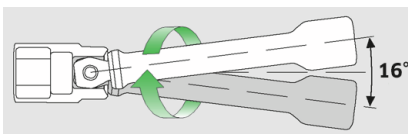

### 405W

Art.No. **11010011**  
 GTIN **4018754103775**  
 Model **405W/2 VERLAENGERUNG 1/4 ZOLL**

**Label.** 1/4" Extensions w.wobble-drive L.54mm

**Features.**

- swivel angle 8° each side
- max. torque 40 N·m

## Technical Attributes.

Output square drive outside (inch)	1/4"
Drive square internal (inch)	1/4"
d	11,6 mm
Size	2
Length mm (L)	54 mm