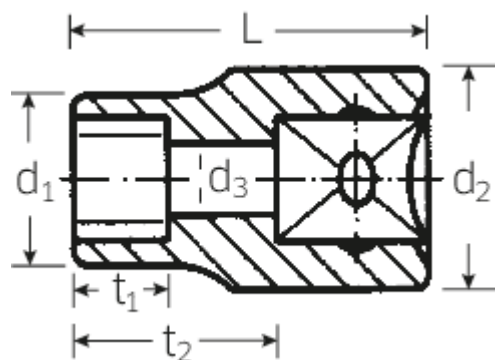

Socket

50TX

Art.No. 03270016
GTIN 4018754007295
Model 50 TX E 16

Label. 1/2" Socket L.38mm

Features.

- for external TORX® screws
- HPQ® high performance steel, chrome plated

Advantages.

For external TORX® screws

High-performance steel, extremely resilient, yet thin-walled and ideal for working in confined spaces.

Technical Drawing.

Technical Attributes.

Output profile	TORX®
Drive square internal (inch)	1/2"
Size Output profile	E16
Length mm (L)	38 mm

Logistics data.

Length (IFS)	38
Width (IFS)	22
Height (IFS)	22
Length (packed, mm)	100
Width (packed, mm)	85
Height (packed, mm)	41
Volume (packed, mm)	0.3485 dm ³
Code	03270016
Weight (gross, kg)	0,607
Weight PAP (kg)	0,000
Weight PVC (kg)	0,006
GTIN	4018754007295
Country of origin	GERMANY
Region of origin	Nordrhein-Westfalen
WEEE/Electrical Act	nicht ear-pflichtig
Customs tariff no.	82042000
Numbers of content units per order units	10
Weight	60 g