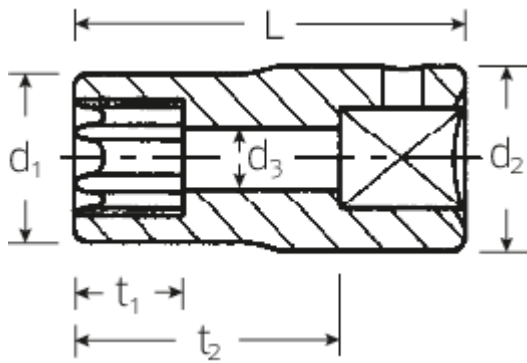

Sockets

40TX

Art.No. **01270005**
GTIN **4018754000944**
Model **40 TX E 5**

Label. 1/4" Sockets L.23mm

Features.

- for external TORX® screws
- HPQ® high performance steel, chrome plated

Advantages.

For external TORX® screws

High-performance steel, extremely resilient, yet thin-walled and ideal for working in confined spaces.

Technical Drawing.

Technical Attributes.

Output profile	TORX®
Drive square internal (inch)	1/4"
Size Output profile	E5
Length mm (L)	23 mm

Logistics data.

Length (IFS)	25
Width (IFS)	11
Height (IFS)	11
Length (packed, mm)	75
Width (packed, mm)	50
Height (packed, mm)	11
Volume (packed, mm)	0.04125 dm ³
Code	01270005
Weight (gross, kg)	0,075
Weight PAP (kg)	0,000
Weight PVC (kg)	0,002
GTIN	4018754000944
Country of origin	GERMANY
Region of origin	Nordrhein-Westfalen
WEEE/Electrical Act	nicht ear-pflichtig
Customs tariff no.	82042000
Numbers of content units per order units	10
Weight	7 g