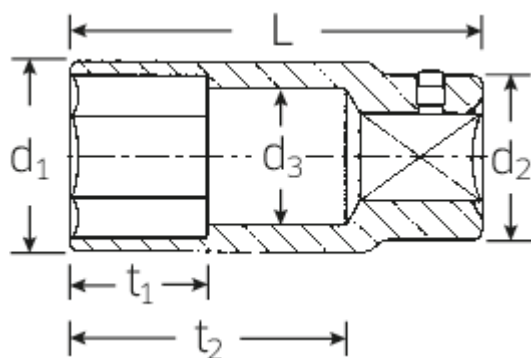

Socket

56

Art.No. **05020024**
GTIN **4018754008933**
Model **56 24**

Label. 3/4" Socket size 24mm L.90mm

Features.

- DIN 3124/ISO 2725-1, ASME B 107.5 M
- extra deep
- AS-drive and HPQ® high performance steel up to 36 mm, chrome plated

Technical Drawing.

Technical Attributes.

| | |
|------------------------------|------------------|
| Output profile | Hexagon AS drive |
| Drive square internal (inch) | 3/4" |
| d1 | 34 mm |
| d2 | 34,7 mm |
| d3 | 21 mm |
| Length mm (L) | 90 mm |
| Size [mm] | 24 mm |
| t1 | 40 mm |
| t2 | 63,6 mm |

Logistics data.

| | |
|--|-----------------------|
| Length (IFS) | 90 |
| Width (IFS) | 37 |
| Height (IFS) | 37 |
| Length (packed, mm) | 195 |
| Width (packed, mm) | 95 |
| Height (packed, mm) | 40 |
| Volume (packed, mm) | 0.741 dm ³ |
| Code | 05020024 |
| Weight (gross, kg) | 1,705 |
| Weight PAP (kg) | 0,000 |
| Weight PVC (kg) | 0,010 |
| GTIN | 4018754008933 |
| Country of origin | GERMANY |
| Region of origin | Nordrhein-Westfalen |
| WEEE/Electrical Act | nicht ear-pflichtig |
| Customs tariff no. | 82042000 |
| Numbers of content units per order units | 5 |
| Weight | 341 g |