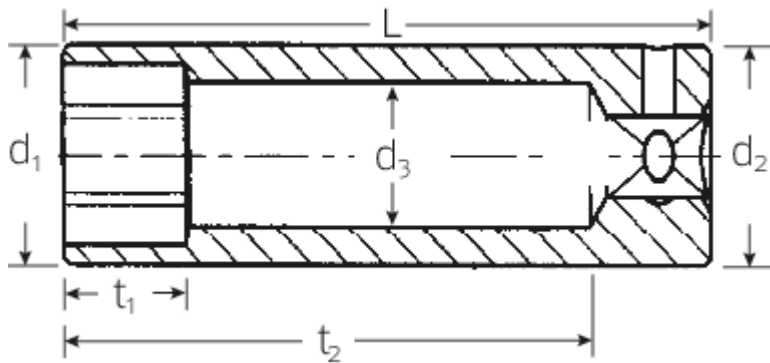

## Technical Attributes.

Output profile	Hexagon AS drive
Drive square internal (inch)	1/4"
d1	9,2 mm
d2	10,7 mm
d3	5 mm
Length mm (L)	50 mm
Size [mm]	6 mm
t1	6 mm
t2	42 mm