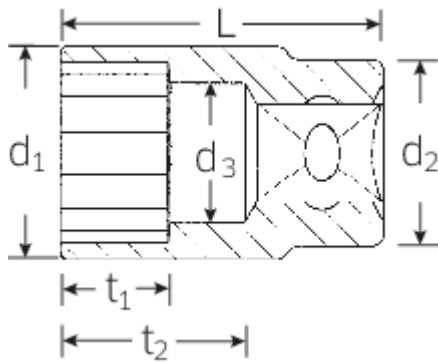

## Socket

52

Art.No. **03030023**  
GTIN **4018754005956**  
Model **52 23**

**Label.** 1/2" Socket size 23mm L.42mm

**Features.**

- DIN 3124/ISO 2725-1, ASME B 107.5M, DIN EN 3709 (test loads)
- HPQ® high performance steel, chrome plated

## Technical Attributes.

Output profile	Hexagon AS drive
Drive square internal (inch)	1/2"
d1	30,7 mm
d2	26 mm
d3	20 mm
Length mm (L)	42 mm
Size [mm]	23 mm
t1	18 mm
t2	25,4 mm

## Logistics data.

Length (IFS)	42
Width (IFS)	32
Height (IFS)	32
Length (packed, mm)	93
Width (packed, mm)	75
Height (packed, mm)	42
Volume (packed, mm)	0.29295 dm <sup>3</sup>
Code	03030023
Weight (gross, kg)	0,595
Weight PAP (kg)	0,000
Weight PVC (kg)	0,006
GTIN	4018754005956
Country of origin	GERMANY
Region of origin	Nordrhein-Westfalen
WEEE/Electrical Act	nicht ear-pflichtig
Customs tariff no.	82042000
Numbers of content units per order units	5
Weight	119 g