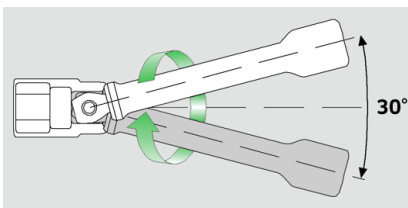

Extension w.wobble-drive

427W

Art.No. **12010009**
GTIN **4018754091133**
Model **427W/6**

Label. 3/8" Extension w.wobble-drive L.160mm

Features.

- swivel angle 15° each side
- max. torque 80 N·m

Advantages.

Pivot angles up to 15° to each side

STAHLOWILLE: For over 160 years, we as a traditional German company from Wuppertal have stood for tools that are appreciated around the world for their excellent quality

Technical Attributes.

Output square drive outside (inch)	3/8"
Drive square internal (inch)	3/8"
d	17 mm
Size	6
Length mm (L)	160 mm

Logistics data.

Length (IFS)	160
Width (IFS)	17
Height (IFS)	17
Length (packed, mm)	160
Width (packed, mm)	45
Height (packed, mm)	30
Volume (packed, mm)	0.216 dm ³
Code	12010009