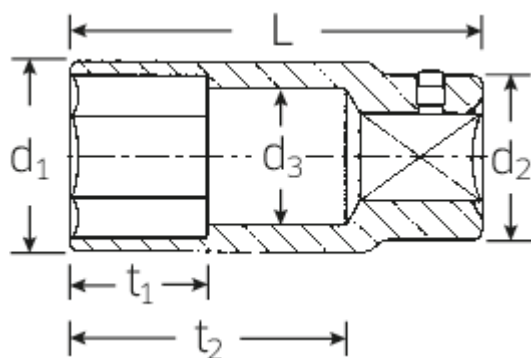

## Socket

56

Art.No. **05020034**  
GTIN **4018754008971**  
Model **56 34**

**Label.** 3/4" Socket size 34mm L.90mm

**Features.**

- DIN 3124/ISO 2725-1, ASME B 107.5 M
- extra deep
- AS-drive and HPQ® high performance steel up to 36 mm, chrome plated

## Technical Attributes.

Output profile	Hexagon AS drive
Drive square internal (inch)	3/4"
d1	47 mm
d2	40 mm
d3	31 mm
Length mm (L)	90 mm
Size [mm]	34 mm
t1	40 mm
t2	64,4 mm

## Logistics data.

Length (IFS)	90
Width (IFS)	47
Height (IFS)	47
Length (packed, mm)	95
Width (packed, mm)	100
Height (packed, mm)	48
Volume (packed, mm)	0.456 dm <sup>3</sup>
Code	05020034
Weight (gross, kg)	1,124
Weight PAP (kg)	0,000
Weight PVC (kg)	0,008
GTIN	4018754008971
Country of origin	GERMANY
Region of origin	Nordrhein-Westfalen
WEEE/Electrical Act	nicht ear-pflichtig
Customs tariff no.	82042000
Numbers of content units per order units	2
Weight	562 g