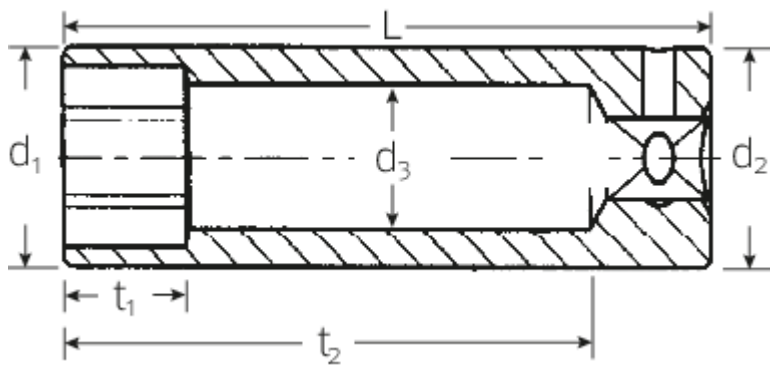

## Technical Attributes.

Output profile	Hexagon AS drive
Drive square internal (inch)	1/4"
d1	12,8 mm
d2	12,8 mm
d3	8 mm
Length mm (L)	50 mm
Size [mm]	9 mm
t1	8 mm
t2	39,8 mm

## Logistics data.

Length (IFS)	50
Width (IFS)	13
Height (IFS)	13
Length (packed, mm)	72
Width (packed, mm)	50
Height (packed, mm)	32
Volume (packed, mm)	0.1152 dm <sup>3</sup>
Code	01020009
Weight (gross, kg)	0,314
Weight PAP (kg)	0,000
Weight PVC (kg)	0,003
GTIN	4018754000234
Country of origin	GERMANY
Region of origin	Nordrhein-Westfalen
WEEE/Electrical Act	nicht ear-pflichtig
Customs tariff no.	82042000
Numbers of content units per order units	10
Weight	31 g