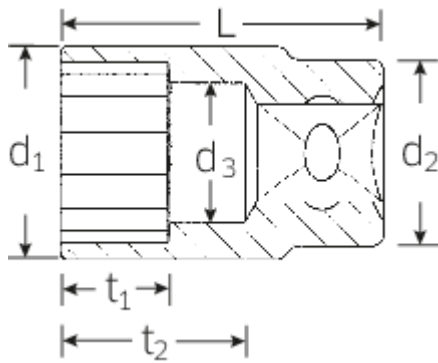

## Socket

52

Art.No. **03030018**  
GTIN **4018754005901**  
Model **52 18**

**Label.** 1/2" Socket size 18mm L.38mm

**Features.**

- DIN 3124/ISO 2725-1, ASME B 107.5M, DIN EN 3709 (test loads)
- HPQ® high performance steel, chrome plated

## Technical Attributes.

Output profile	Hexagon AS drive
Drive square internal (inch)	1/2"
d1	24,7 mm
d2	23,7 mm
d3	17 mm
Length mm (L)	38 mm
Size [mm]	18 mm
t1	15,5 mm
t2	19,1 mm

## Logistics data.

Length (IFS)	38
Width (IFS)	25
Height (IFS)	25
Length (packed, mm)	140
Width (packed, mm)	58
Height (packed, mm)	40
Volume (packed, mm)	0.3248 dm <sup>3</sup>
Code	03030018
Weight (gross, kg)	0,730
Weight PAP (kg)	0,000
Weight PVC (kg)	0,007
GTIN	4018754005901
Country of origin	GERMANY
Region of origin	Nordrhein-Westfalen
WEEE/Electrical Act	nicht ear-pflichtig
Customs tariff no.	82042000
Numbers of content units per order units	10
Weight	73 g