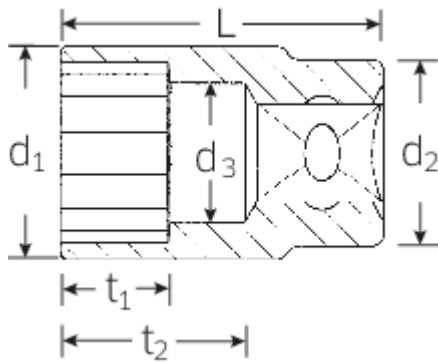

## Socket

52

Art.No. **03030027**  
GTIN **4018754005994**  
Model **52 27**

**Label.** 1/2" Socket size 27mm L.45mm

**Features.**

- DIN 3124/ISO 2725-1, ASME B 107.5M, DIN EN 3709 (test loads)
- HPQ® high performance steel, chrome plated

## Technical Attributes.

Output profile	Hexagon AS drive
Drive square internal (inch)	1/2"
d1	36,2 mm
d2	26 mm
d3	24 mm
Length mm (L)	45 mm
Size [mm]	27 mm
t1	19,5 mm
t2	27 mm

## Logistics data.

Length (IFS)	45
Width (IFS)	37
Height (IFS)	37
Length (packed, mm)	108
Width (packed, mm)	75
Height (packed, mm)	48
Volume (packed, mm)	0.3888 dm <sup>3</sup>
Code	03030027
Weight (gross, kg)	0,770
Weight PAP (kg)	0,000
Weight PVC (kg)	0,007
GTIN	4018754005994
Country of origin	GERMANY
Region of origin	Nordrhein-Westfalen
WEEE/Electrical Act	nicht ear-pflichtig
Customs tariff no.	82042000
Numbers of content units per order units	5
Weight	161 g