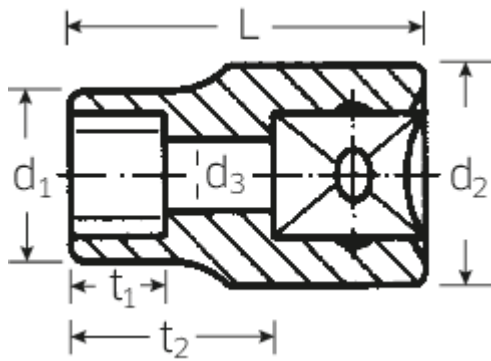

Socket

50TX

Art.No. 03270012
GTIN 4018754007271
Model 50 TX E 12

Label. 1/2" Socket L.38mm

Features.

- for external TORX® screws
- HPQ® high performance steel, chrome plated

Advantages.

For external TORX® screws

High-performance steel, extremely resilient, yet thin-walled and ideal for working in confined spaces.

Technical Drawing.

Technical Attributes.

Output profile	TORX®
Drive square internal (inch)	1/2"
Size Output profile	E12
Length mm (L)	38 mm

Logistics data.

Length (IFS)	39
Width (IFS)	22
Height (IFS)	22
Length (packed, mm)	100
Width (packed, mm)	85
Height (packed, mm)	41
Volume (packed, mm)	0.3485 dm ³
Code	03270012
Weight (gross, kg)	0,555
Weight PAP (kg)	0,000
Weight PVC (kg)	0,006
GTIN	4018754007271
Country of origin	GERMANY
Region of origin	Nordrhein-Westfalen
WEEE/Electrical Act	nicht ear-pflichtig
Customs tariff no.	82042000
Numbers of content units per order units	10
Weight	60 g