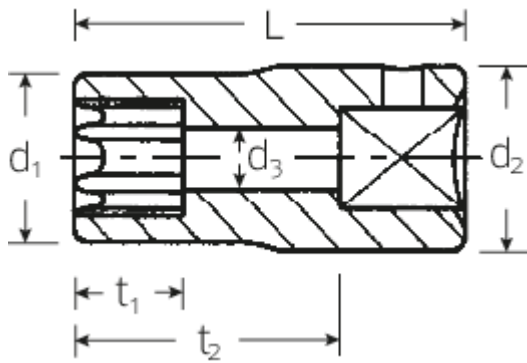

## Technical Attributes.

Output profile	TORX®
Drive square internal (inch)	1/4"
Size Output profile	E4
Length mm (L)	23 mm