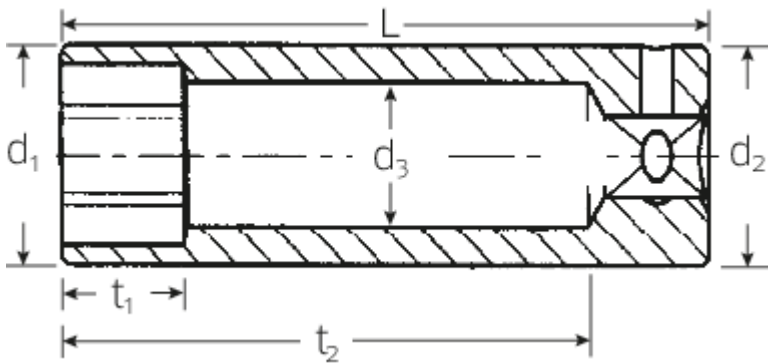

Technologies and features.

High Performance Quality (HPQ®)

High-performance steel, extremely resilient, yet thin-walled and ideal for working in confined spaces.

Technical Drawing.

Technical Attributes.

Output profile	Hexagon AS drive
Drive square internal (inch)	1/4"
d1	16,5 mm
d2	16,5 mm
d3	11 mm
Length mm (L)	50 mm
Size [mm]	12 mm
t1	12 mm
t2	41,3 mm

Logistics data.

Length (IFS)	50
Width (IFS)	17
Height (IFS)	17
Length (packed, mm)	90
Width (packed, mm)	51
Height (packed, mm)	36
Volume (packed, mm)	0.16524 dm ³
Code	01020012
Weight (gross, kg)	0,494
Weight PAP (kg)	0,000
Weight PVC (kg)	0,003
GTIN	4018754000265
Country of origin	GERMANY
Region of origin	Nordrhein-Westfalen
WEEE/Electrical Act	nicht ear-pflichtig
Customs tariff no.	82042000
Numbers of content units per order units	10
Weight	49 g