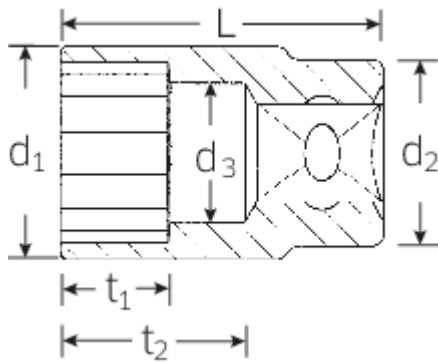

## Socket

52

Art.No. **03030017**  
GTIN **4018754005895**  
Model **52 17**

**Label.** 1/2" Socket size 17mm L.38mm

**Features.**

- DIN 3124/ISO 2725-1, ASME B 107.5M, DIN EN 3709 (test loads)
- HPQ® high performance steel, chrome plated

## Technical Attributes.

Output profile	Hexagon AS drive
Drive square internal (inch)	1/2"
d1	24 mm
d2	23,7 mm
d3	15,2 mm
Length mm (L)	38 mm
Size [mm]	17 mm
t1	15 mm
t2	19,6 mm

## Logistics data.

Length (IFS)	38
Width (IFS)	24
Height (IFS)	24
Length (packed, mm)	120
Width (packed, mm)	100
Height (packed, mm)	25
Volume (packed, mm)	0.3 dm <sup>3</sup>
Code	03030017
Weight (gross, kg)	0,730
Weight PAP (kg)	0,000
Weight PVC (kg)	0,006
GTIN	4018754005895
Country of origin	GERMANY
Region of origin	Nordrhein-Westfalen
WEEE/Electrical Act	nicht ear-pflichtig
Customs tariff no.	82042000
Numbers of content units per order units	10
Weight	70 g