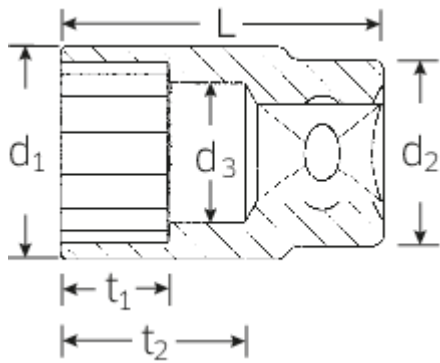

## Socket

52

Art.No. 03030010  
GTIN 4018754005826  
Model 52 10

**Label.** 1/2" Socket size 10mm L.38mm

**Features.**

- DIN 3124/ISO 2725-1, ASME B 107.5M, DIN EN 3709 (test loads)
- HPQ® high performance steel, chrome plated

## Technical Attributes.

Output profile	Hexagon AS drive
Drive square internal (inch)	1/2"
d1	14,5 mm
d2	22 mm
d3	9 mm
Length mm (L)	38 mm
Size [mm]	10 mm
t1	9 mm
t2	22 mm

## Logistics data.

Length (IFS)	38
Width (IFS)	23
Height (IFS)	23
Length (packed, mm)	128
Width (packed, mm)	58
Height (packed, mm)	40
Volume (packed, mm)	0.29696 dm <sup>3</sup>
Code	03030010
Weight (gross, kg)	0,510
Weight PAP (kg)	0,000
Weight PVC (kg)	0,006
GTIN	4018754005826
Country of origin	GERMANY
Region of origin	Nordrhein-Westfalen
WEEE/Electrical Act	nicht ear-pflichtig
Customs tariff no.	82042000
Numbers of content units per order units	10
Weight	51 g