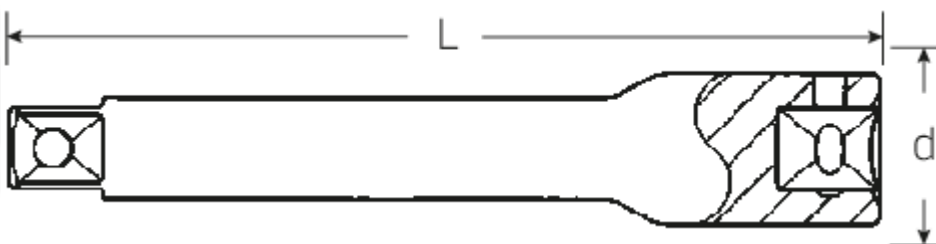

## Technical Attributes.

Output square drive outside (inch)	1/4"
Drive square internal (inch)	1/4"
d	11,6 mm
Size	14
Length mm (L)	356 mm

## Logistics data.

Length (IFS)	358
Width (IFS)	12
Height (IFS)	12
Length (packed, mm)	400
Width (packed, mm)	50
Height (packed, mm)	12
Volume (packed, mm)	0.24 dm3
Code	11010014
Weight (gross, kg)	0,155
Weight PAP (kg)	0,000
Weight PVC (kg)	0,008
GTIN	4018754103799
Country of origin	GERMANY
Region of origin	Nordrhein-Westfalen
WEEE/Electrical Act	nicht ear-pflichtig
Customs tariff no.	82042000
Numbers of content units per order units	1
Weight	155 g