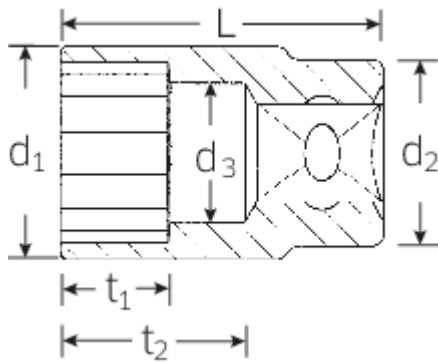

## Socket

52

Art.No. **03030008**  
GTIN **4018754005802**  
Model **52 8**

**Label.** 1/2" Socket size 8mm L.38mm

**Features.**

- DIN 3124/ISO 2725-1, ASME B 107.5M, DIN EN 3709 (test loads)
- HPQ® high performance steel, chrome plated

## Technical Attributes.

Output profile	Hexagon AS drive
Drive square internal (inch)	1/2"
d1	13 mm
d2	22 mm
d3	7 mm
Length mm (L)	38 mm
Size [mm]	8 mm
t1	9 mm
t2	22 mm

## Logistics data.

Length (IFS)	38
Width (IFS)	23
Height (IFS)	23
Length (packed, mm)	128
Width (packed, mm)	58
Height (packed, mm)	40
Volume (packed, mm)	0.29696 dm <sup>3</sup>
Code	03030008
Weight (gross, kg)	0,560
Weight PAP (kg)	0,000
Weight PVC (kg)	0,006
GTIN	4018754005802
Country of origin	GERMANY
Region of origin	Nordrhein-Westfalen
WEEE/Electrical Act	nicht ear-pflichtig
Customs tariff no.	82042000
Numbers of content units per order units	10
Weight	56 g