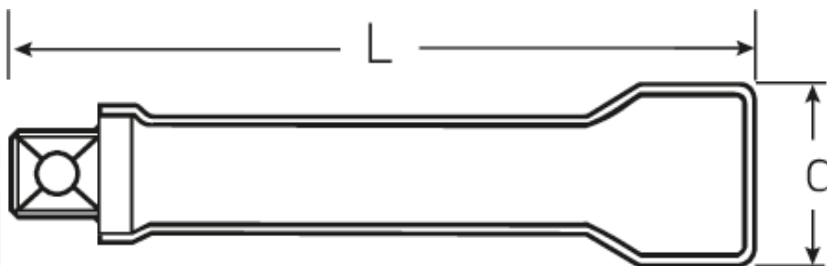

### 12177 VDE

Art.No. 13420001  
GTIN 4018754253876  
Model 12177 VDE-3

**Label.** 1/2" VDE extension L.93mm

**Features.**

- Chrome-Alloy-Steel, chrome plated
- VDE insulated up to 1000 V
- DIN EN 60900
- #T; AC/1000 V

## Technical Drawing.

## Technical Attributes.

Output square drive outside (inch)	1/2"
Drive square internal (inch)	1/2"
d	27 mm
Size	3
Length mm (L)	93 mm

## Logistics data.

Length (IFS)	91
Width (IFS)	27
Height (IFS)	27
Length (packed, mm)	100
Width (packed, mm)	35
Height (packed, mm)	35
Volume (packed, mm)	0.1225 dm <sup>3</sup>
Code	13420001
Weight (gross, kg)	0,135
Weight PAP (kg)	0,000
Weight PVC (kg)	0,002
GTIN	4018754253876
Country of origin	GERMANY
Region of origin	Nordrhein-Westfalen
WEEE/Electrical Act	nicht ear-pflichtig
Customs tariff no.	82042000
Numbers of content units per order units	1
Weight	130 g