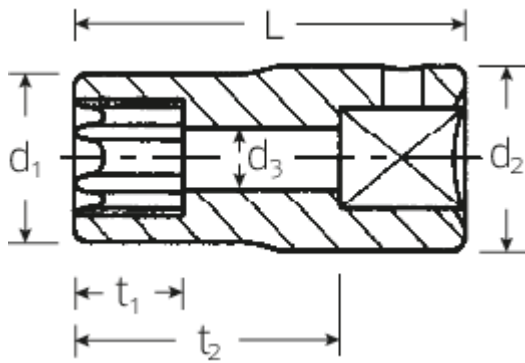

## Technical Attributes.

Output profile	TORX®
Drive square internal (inch)	1/4"
Size Output profile	E7
Length mm (L)	23 mm