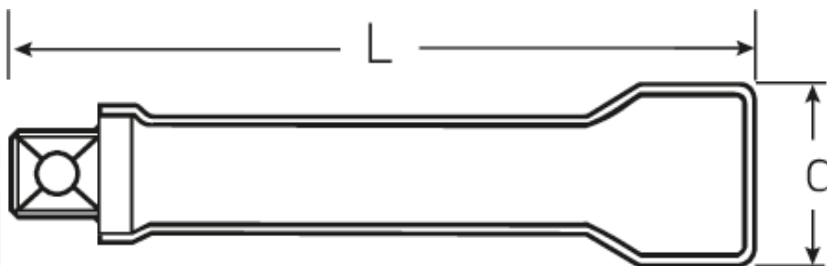

VDE extension

12177 VDE

Art.No. 13420003
GTIN 4018754253890
Model 12177 VDE-10

Label. 1/2" VDE extension L.273mm

- Features.**
- Chrome-Alloy-Steel, chrome plated
 - VDE insulated up to 1000 V
 - DIN EN 60900
 - #T; AC/1000 V

Technical Attributes.

| | |
|------------------------------------|--------|
| Output square drive outside (inch) | 1/2" |
| Drive square internal (inch) | 1/2" |
| d | 27 mm |
| Size | 10 |
| Length mm (L) | 273 mm |

Logistics data.

| | |
|--|------------------------|
| Length (IFS) | 270 |
| Width (IFS) | 28 |
| Height (IFS) | 28 |
| Length (packed, mm) | 285 |
| Width (packed, mm) | 30 |
| Height (packed, mm) | 30 |
| Volume (packed, mm) | 0.2565 dm ³ |
| Code | 13420003 |
| Weight (gross, kg) | 0,395 |
| Weight PAP (kg) | 0,000 |
| Weight PVC (kg) | 0,006 |
| GTIN | 4018754253890 |
| Country of origin | GERMANY |
| Region of origin | Nordrhein-Westfalen |
| WEEE/Electrical Act | nicht ear-pflichtig |
| Customs tariff no. | 82042000 |
| Numbers of content units per order units | 1 |
| Weight | 380 g |