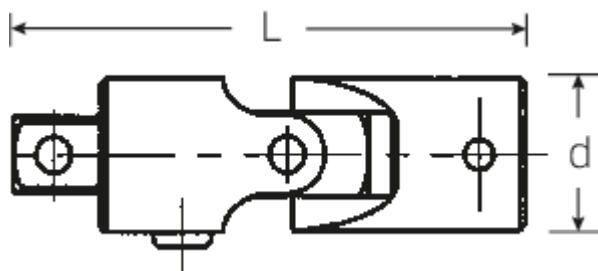

Technical Drawing.

Technical Attributes.

Output square drive outside (inch)	1/4"
Drive square internal (inch)	1/4"
d	13 mm
Length mm (L)	45 mm

Logistics data.

Length (IFS)	55
Width (IFS)	25
Height (IFS)	14
Length (packed, mm)	55
Width (packed, mm)	25
Height (packed, mm)	14
Volume (packed, mm)	0.01925 dm ³
Code	11021000
Weight (gross, kg)	0,035
Weight PAP (kg)	0,000
Weight PVC (kg)	0,002
GTIN	4018754150960
Country of origin	GERMANY
Region of origin	Nordrhein-Westfalen
WEEE/Electrical Act	nicht ear-pflichtig
Customs tariff no.	82042000
Numbers of content units per order units	1
Weight	35 g