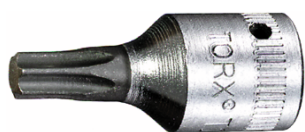

Weight PVC (kg)	0,004
GTIN	4018754335923
Country of origin	GERMANY
Region of origin	Nordrhein-Westfalen
WEEE/Electrical Act	nicht ear-pflichtig
Customs tariff no.	82042000
Numbers of content units per order units	1
Weight	- g

Parts list.

01350040
Screwdriver socket