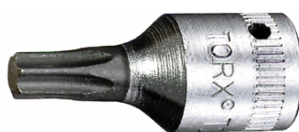

**Contents 9-piece set:**

9 TORX® screwdriver bits 1/4" **No. 44KTX:** T8; T9; T10; T15; T20; T25; T27; T30; T40

**Advantages.**

For recessed TORX® screws

STAHLWILLE: For over 160 years, we as a traditional German company from Wuppertal have stood for tools that are appreciated around the world for their excellent quality

Weight PVC (kg)	0,004
GTIN	4018754335923
Country of origin	GERMANY
Region of origin	Nordrhein-Westfalen
WEEE/Electrical Act	nicht ear-pflichtig
Customs tariff no.	82042000
Numbers of content units per order units	1
Weight	- g

## Parts list.

01350040  
Screwdriver socket

01350030  
Screwdriver socket

01350027  
Screwdriver socket

01350025  
Screwdriver socket

01350020  
Screwdriver socket

01350015  
Screwdriver socket

01350010  
Screwdriver socket