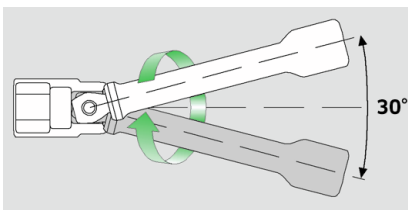

Extension w.wobble-drive

509W

Art.No. **13010005**
GTIN **4018754091140**
Model **509W/2**

Label. 1/2" Extension w.wobble-drive L.52mm

Features.

- swivel angle 15° each side
- maximum torque 200 N·m

Advantages.

Technical Attributes.

Output square drive outside (inch)	1/2"
Drive square internal (inch)	1/2"
d	23 mm
Size	2
Length mm (L)	52 mm

Logistics data.

Length (IFS)	52
Width (IFS)	23
Height (IFS)	23
Length (packed, mm)	70
Width (packed, mm)	62
Height (packed, mm)	41
Volume (packed, mm)	0.17794 dm ³
Code	13010005